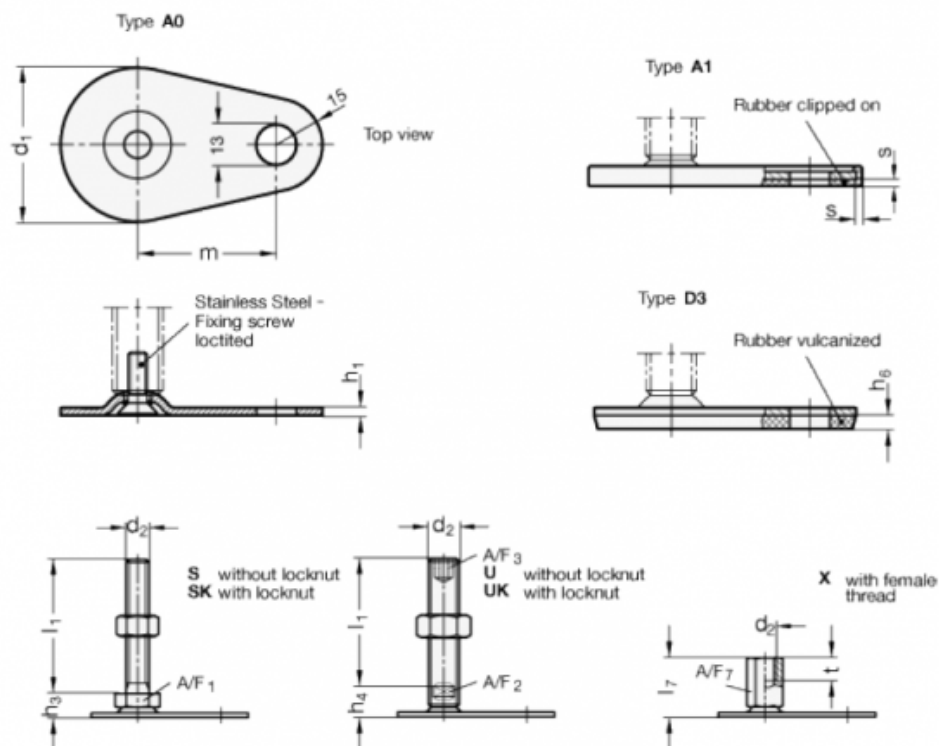

Article number: 204280M24150D3UK

Description: E+G levelling foot
GN 42-80-M24-150-D3-UK

Note: UK With nut, Hexagon socket at the top, Wrench flat at the bottom

Measures

A/F2 = 19	m = 70
A/F3 = 12	s =
d1 = 80	
d2 = M24	
h1 = 3	
h4 = 21	
h6 = 5	
l1 = 150	